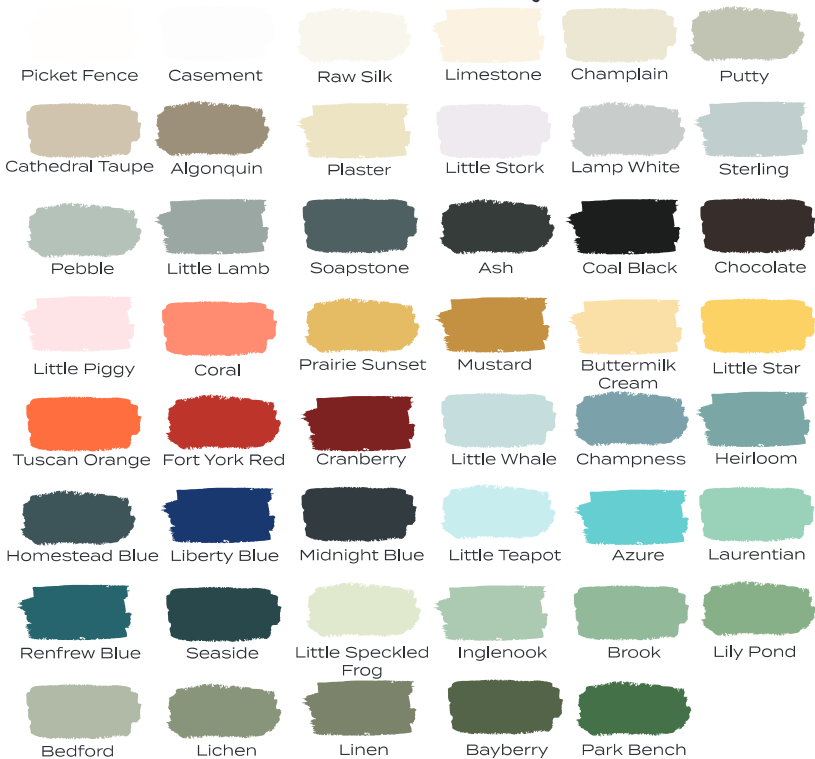

FUSION™

MINERAL PAINT

Over 50 colours
to suit every
style, mood
and project!

Paint it beautiful.

* Colours shown are digitally represented and approximate. Tester pots are available in store and are the best reference, as true paint colour will vary in different lighting and surfaces applied.